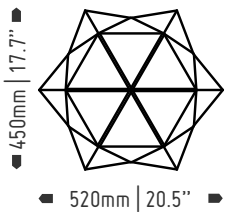

harlie

The prismatic form of the Harlie Table is at once both faceted gemstone and articulated artifact. Drawing on gemology and mathematical principles with a playful reference to the geometry of the daring 'Harlequin' in full costume, the Harlie table holds court with a killer design edge.