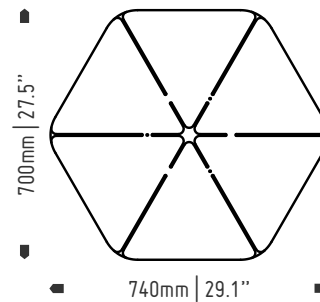

harlie

The prismatic form of the Harlie Table is at once both faceted gemstone and articulated artifact. Drawing on gemology and mathematical principles with a playful reference to the geometry of the daring 'Harlequin' in full costume, the Harlie table holds court with a killer design edge.